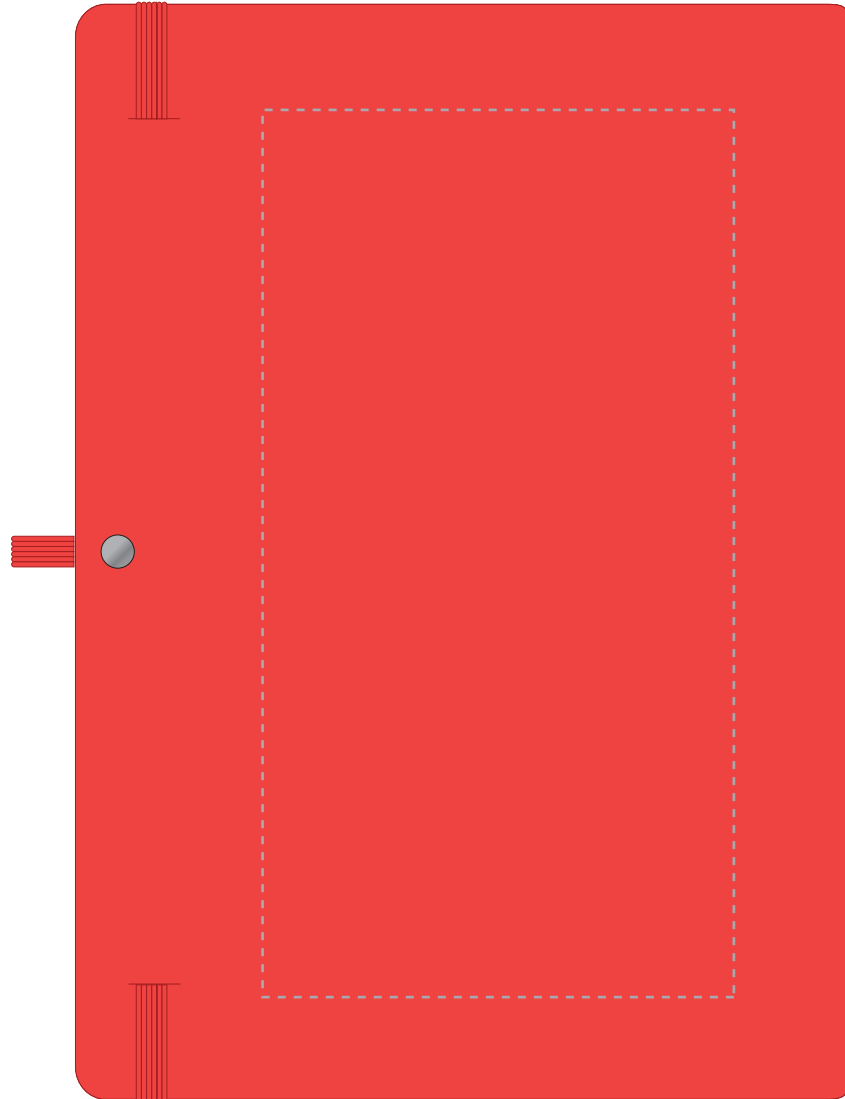

Your Ref:	Quantity:	Product Code: QS0344
Our Ref:	Version: 1	Product Colour: RED

PRINTING CONCERNS:

We stock this item in the following colours

PANTONE REFERENCE(S)

● Debossing/ Foil blocking

Due to the nature of the product the print position may vary by 2 - 3 mm

ARTWORK SCALE 50%

Back